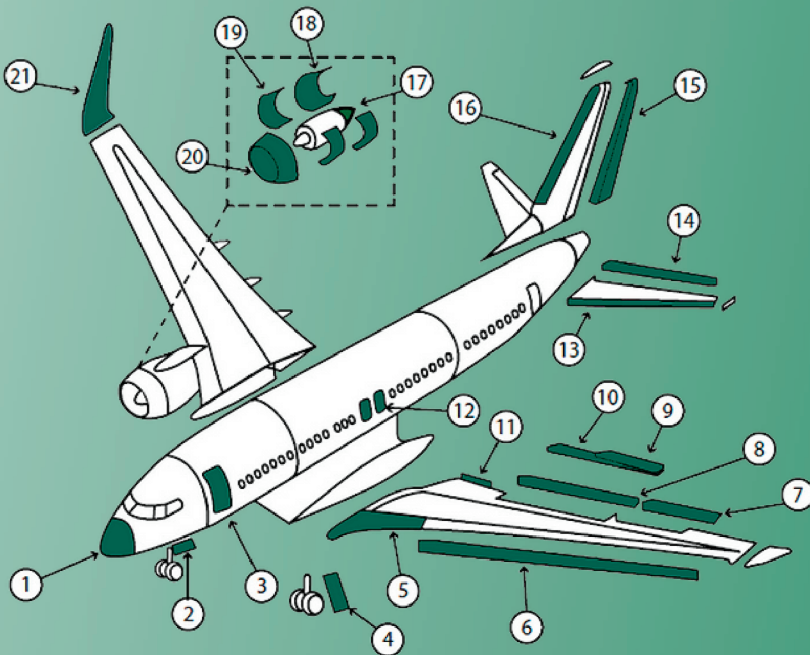

Your partner for control surfaces.

Killick is the leading independent source of 737NG and A320CEO Flight Control Surfaces.

We maintain a pool of high-demand flight control surfaces available for Purchase, Exchange or Lease and positioned at multiple locations worldwide.

Killick partners with industry recognized MRO's to provide quality equipment, ready to go when and where you need it.

Whether it is stocking of spares or supporting an unscheduled removal event, please get in touch to find out how we can support you.